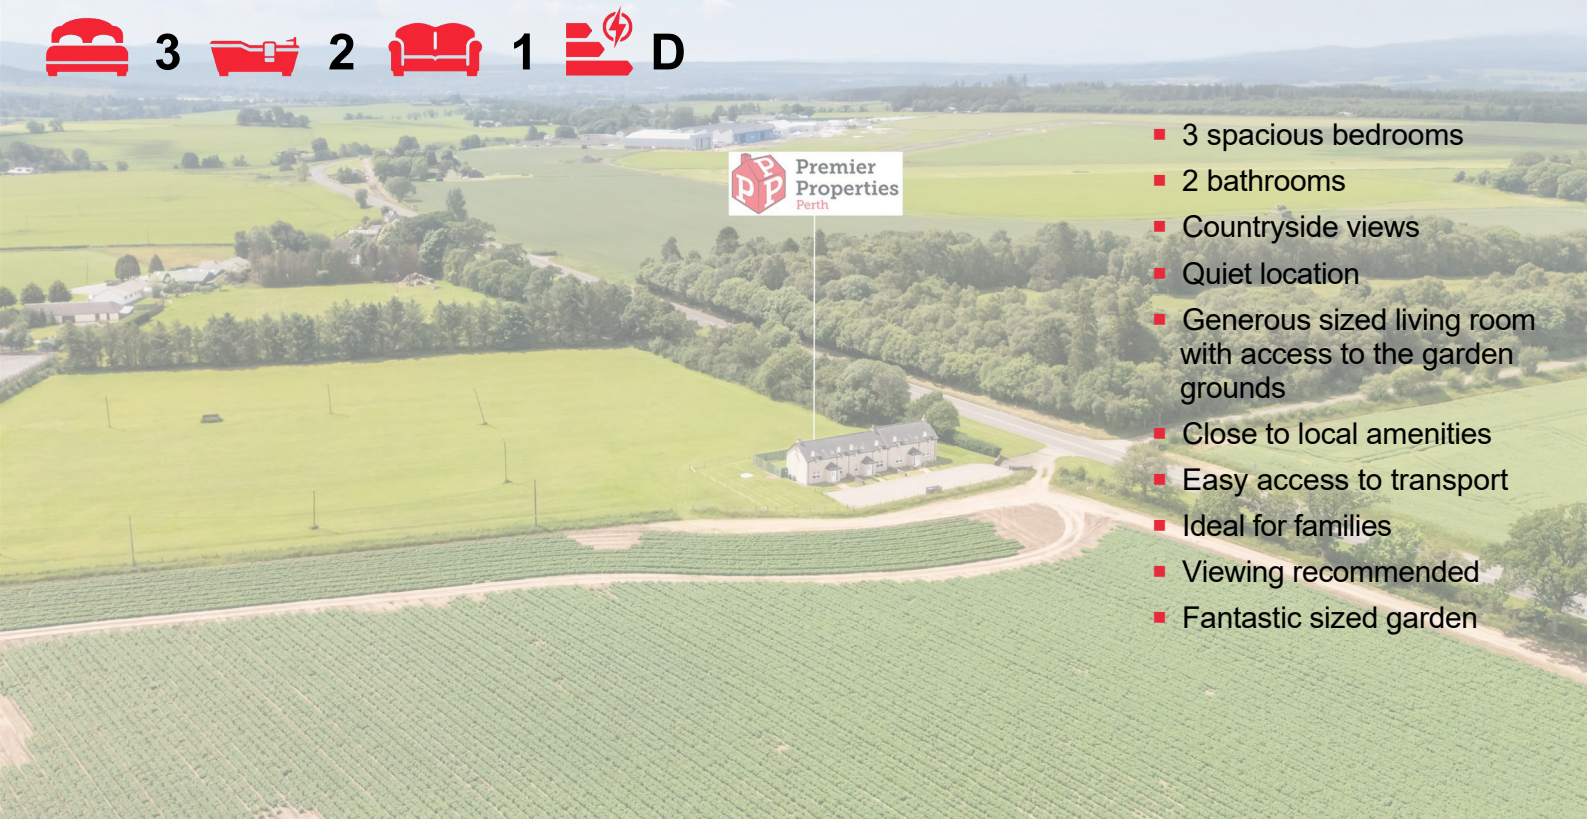

## Sidlaw Cottage ., Perth, PH2 6NR Offers Over £245,000

 3  2  1  D

- 3 spacious bedrooms
- 2 bathrooms
- Countryside views
- Quiet location
- Generous sized living room with access to the garden grounds
- Close to local amenities
- Easy access to transport
- Ideal for families
- Viewing recommended
- Fantastic sized garden