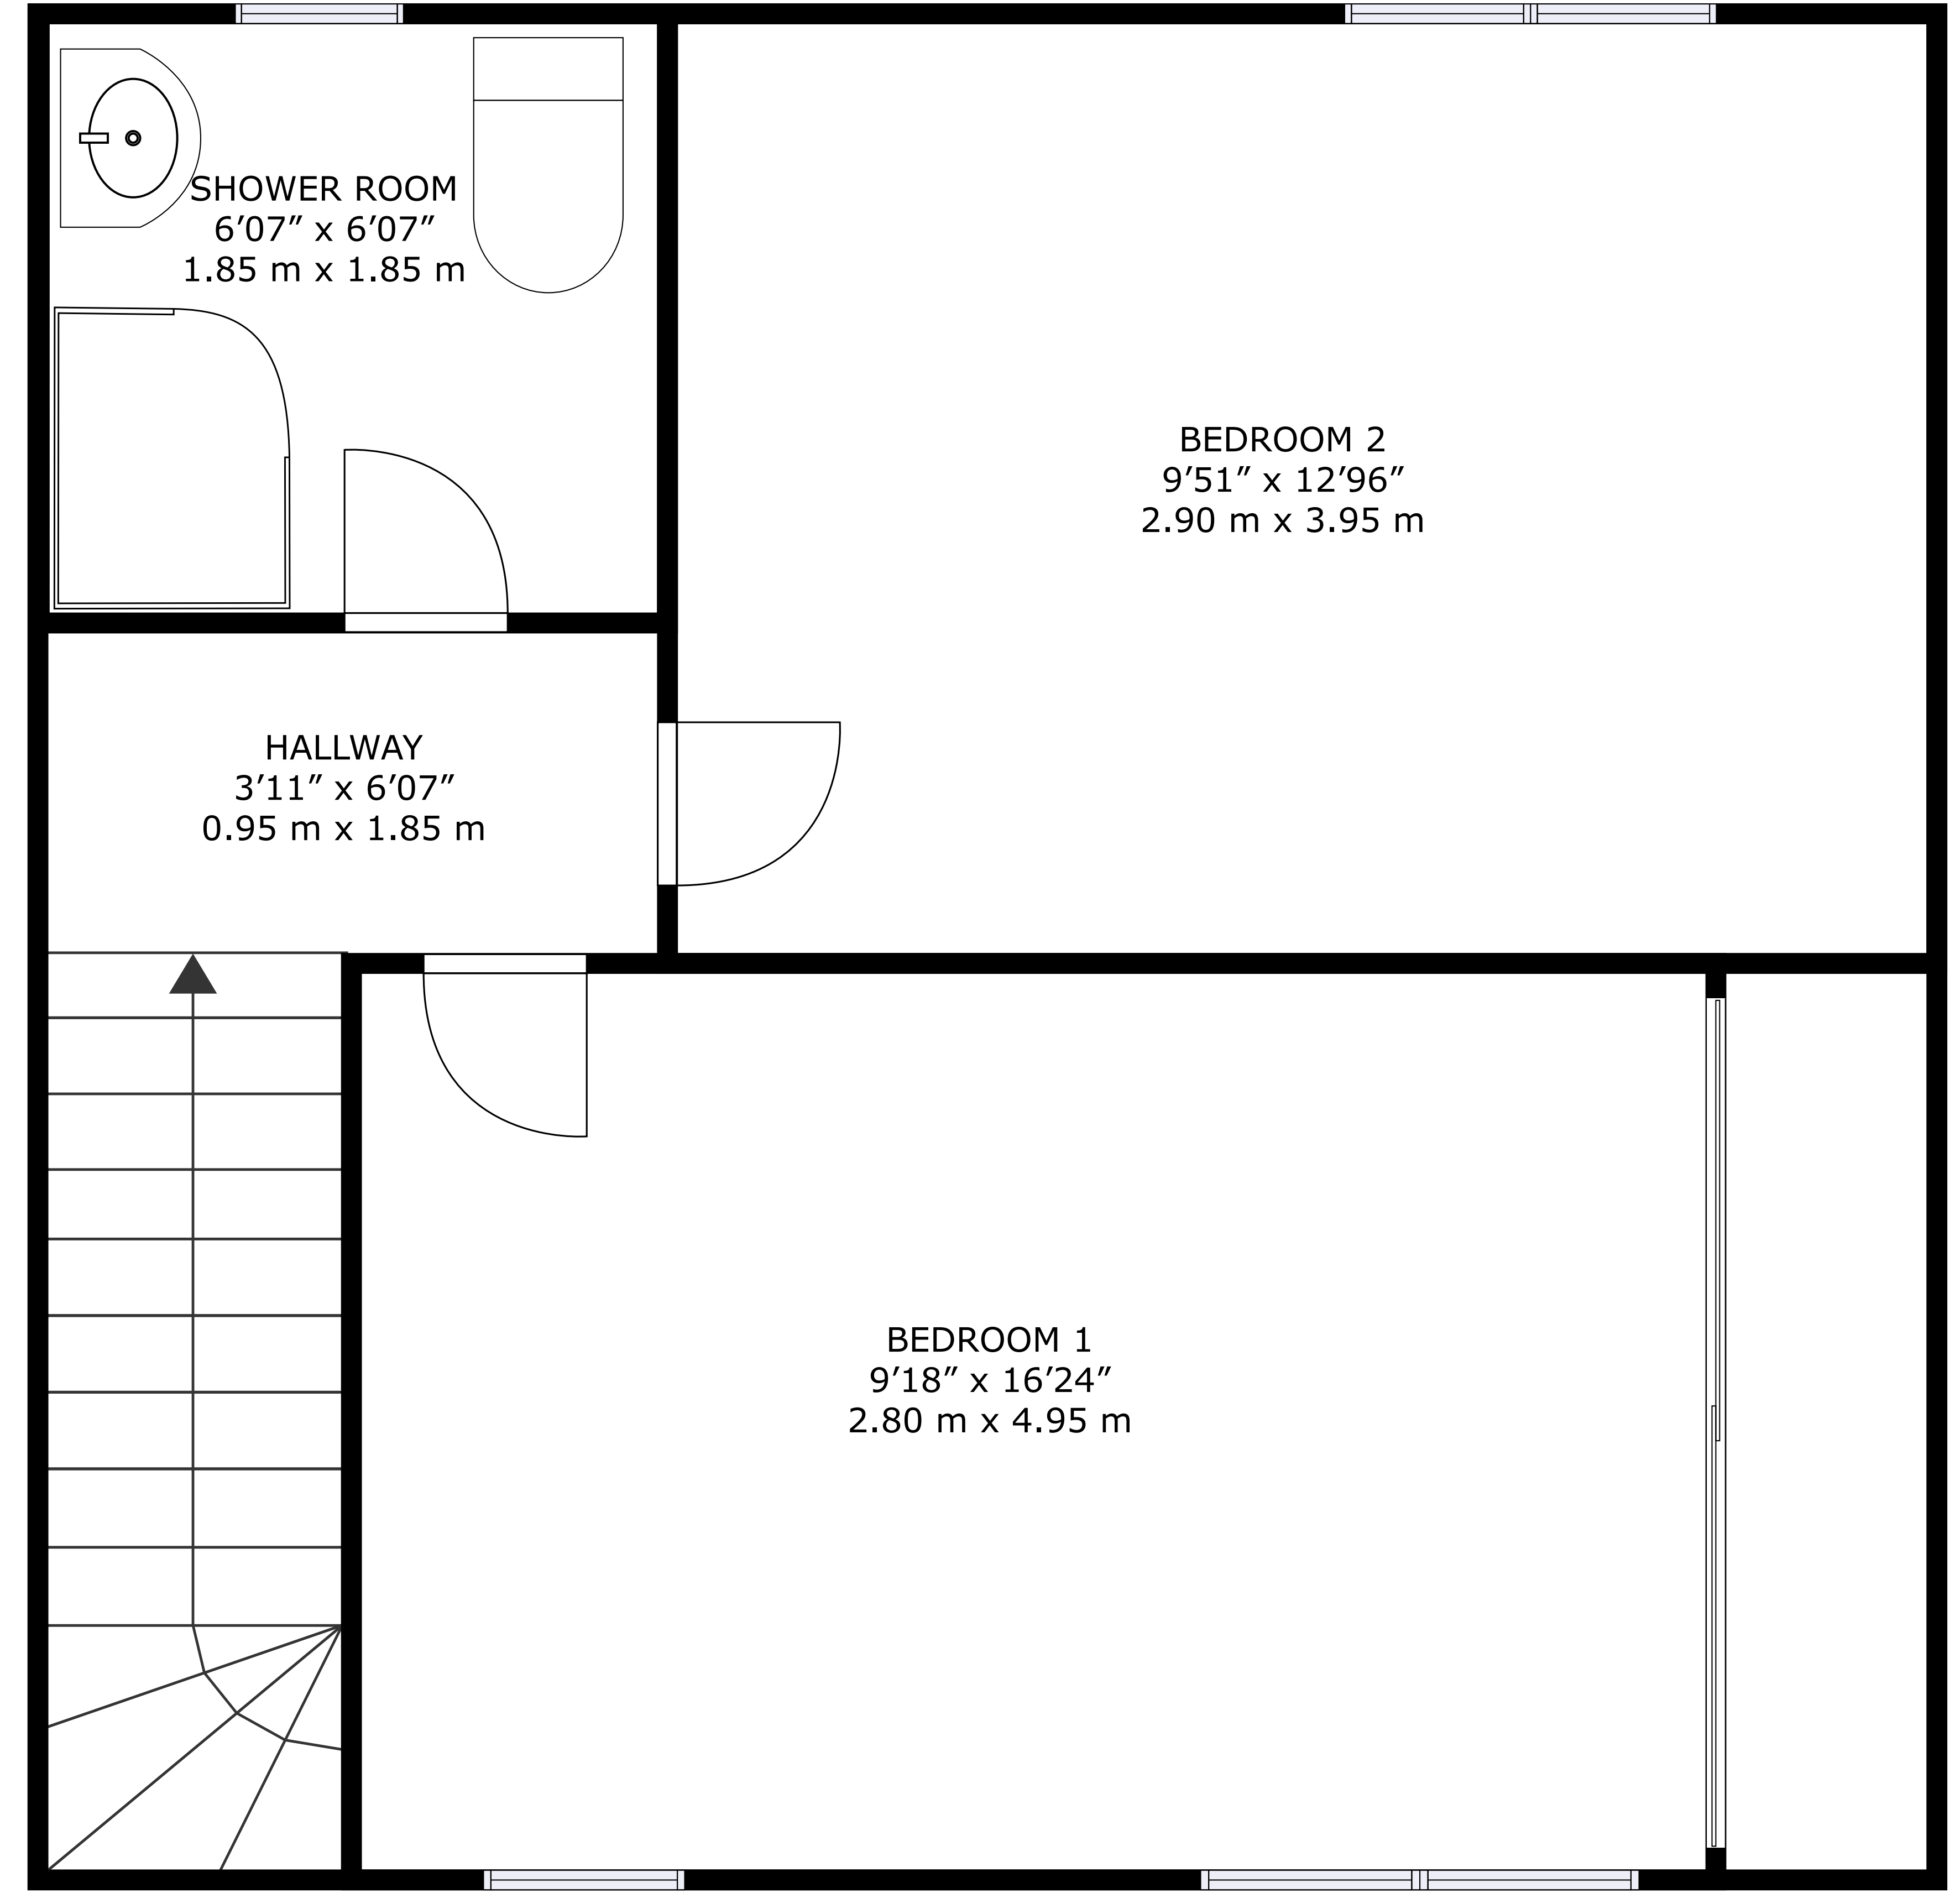

GROUND FLOOR

FIRST FLOOR

12 Thistle Place Scone, PH2 6RX

GROSS INTERNAL AREA
 GROUND FLOOR: 347 sq. ft, 32,3 m², FIRST FLOOR: 319 sq. ft, 29.7 m²
 TOTAL: 667 sq. ft, 62.0 m²

SIZES AND DIMENSIONS ARE APPROXIMATE, ACTUAL MAY VARY.